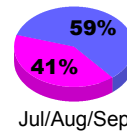

Membership Results
2012-2013

Membership
2011-2012

Month	Net Memb Goal	Actual New Memb	Actual Dropped Memb	Gain/Loss of Memb	Gain/Loss of Memb
Jul/Aug/Sep		59	-23	36	21
Oct/Nov/Dec		75	-120	-45	35
Jan/Feb/Mar					31
Totals		134	-143	-9	87

Membership Results 2012-2013

Goal, New, Dropped, Gain/Loss

Comparison of Membership Gain/Loss

Current Year Compared to the Previous Year

Gender Comparison 2012-2013

Jan/Feb/Mar

Male

Female