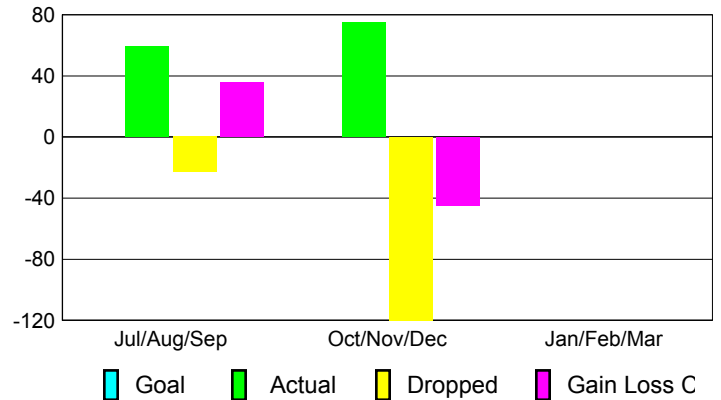

Membership Results 2012-2013

Goal, New, Dropped, Gain/Loss

Comparison of Membership Gain/Loss

Current Year Compared to the Previous Year