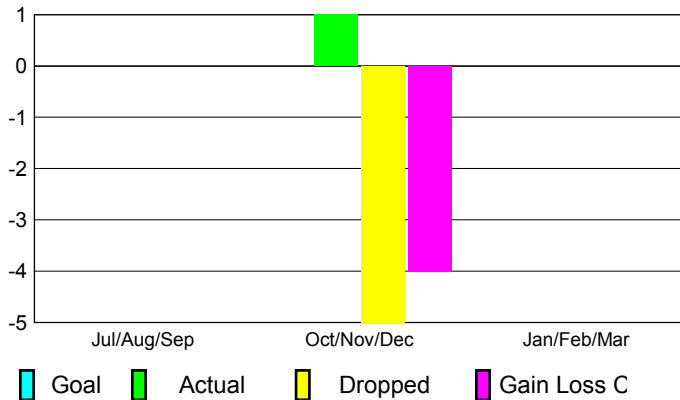

2012-2013 GMT Reports for District (or Undistricted) **District 310 E**

GMT: SOMSAKDI LOVISUTH

Location: THAILAND

GMT CA: 5

CLUBS

Club Results
2012-2013

Clubs
2011-2012

Month	New Club Goal	Actual New Clubs	Actual Dropped Clubs	Gain/Loss of Clubs	Gain/Loss of Clubs
Jul/Aug/Sep		0	0	0	1
Oct/Nov/Dec		1	-5	-4	1
Jan/Feb/Mar					1
Totals		1	-5	-4	3

Club Results 2012-2013

Goal, New, Dropped, Gain/Loss

Comparison of Club Gain/Loss

Current Year Compared to the Previous Year

YTD Status Quo Clubs 2012-2013

Status Quo Clubs Compared to Status Quo Members

MEMBERSHIP