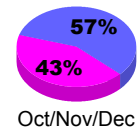

Membership Results
2012-2013

Membership
2011-2012

Month	Net Memb Goal	Actual New Memb	Actual Dropped Memb	Gain/Loss of Memb	Gain/Loss of Memb
Jul/Aug/Sep		59	-23	36	21
Oct/Nov/Dec		75	-120	-45	35
Jan/Feb/Mar					31
Totals		134	-143	-9	87

Membership Results 2012-2013

Goal, New, Dropped, Gain/Loss

Comparison of Membership Gain/Loss

Current Year Compared to the Previous Year

Gender Comparison 2012-2013

Jan/Feb/Mar

Male

Female